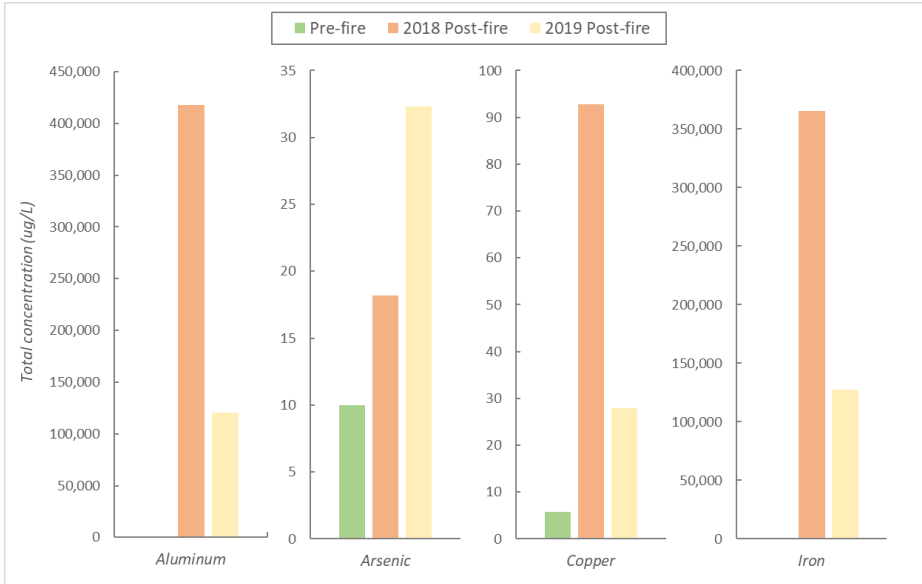

Animas River at Bakers Bridge

Hermosa Creek at CR 203

Animas River at Trimble Lane

Animas River at 32nd Street, Durango

Junction Creek at Colorado Trailhead