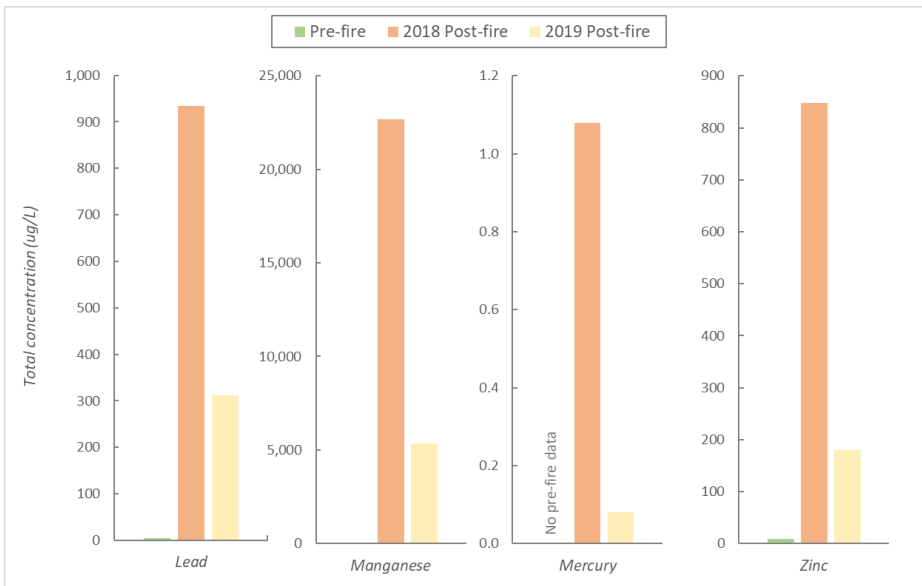

Animas River at Bakers Bridge

Hermosa Creek at CR 203

Animas River at Trimble Lane

Animas River at 32nd Street, Durango

Junction Creek at Colorado Trailhead