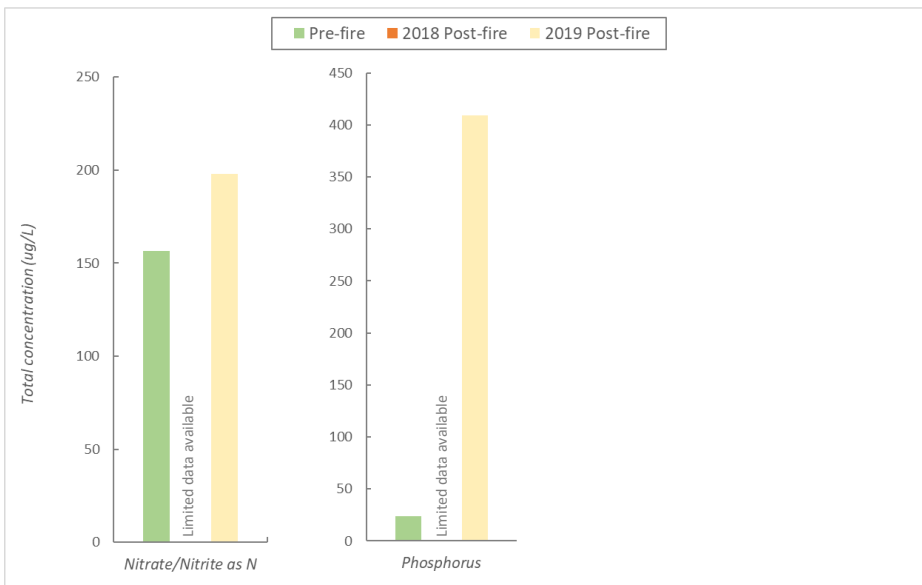

Animas River at Bakers Bridge

Hermosa Creek at CR 203

Animas River at Trimble Lane

Animas River at 32nd Street, Durango

Junction Creek at Colorado Trailhead