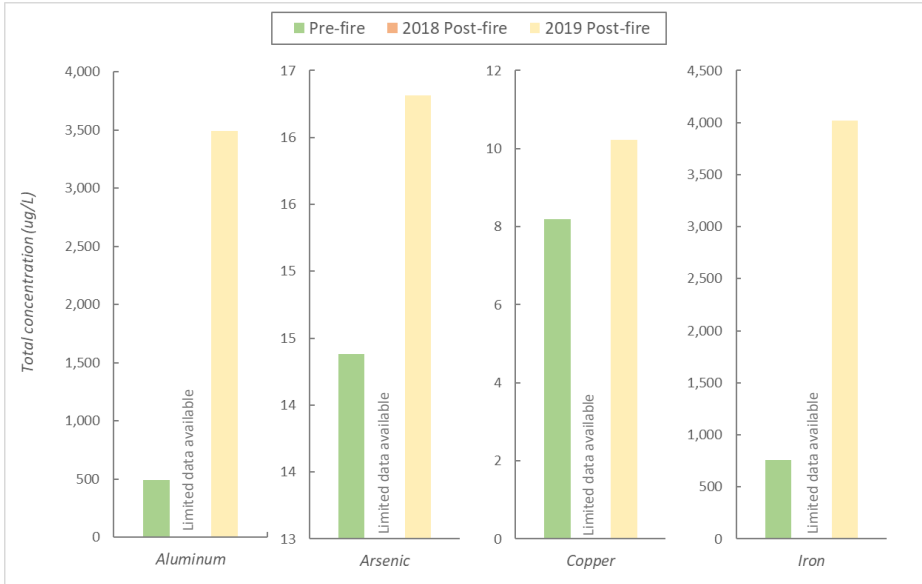

Animas River at Bakers Bridge

Hermosa Creek at CR 203

Animas River at Trimble Lane

Animas River at 32nd Street, Durango

Junction Creek at Colorado Trailhead