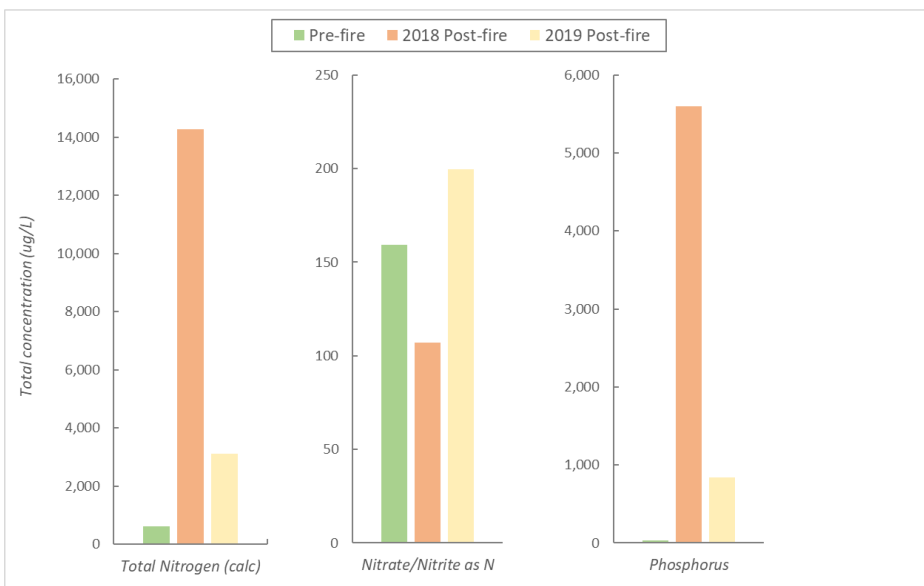

Animas River at Bakers Bridge

Hermosa Creek at CR 203

Animas River at Trimble Lane

Animas River at 32nd Street, Durango

Junction Creek at Colorado Trailhead