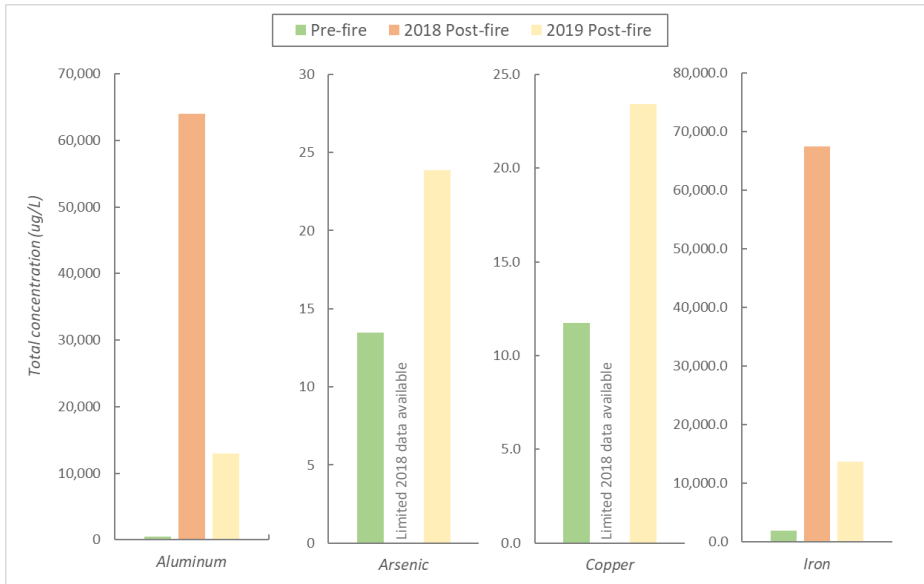

Animas River at Bakers Bridge

Hermosa Creek at CR 203

Animas River at Trimble Lane

Animas River at 32nd Street, Durango

Junction Creek at Colorado Trailhead