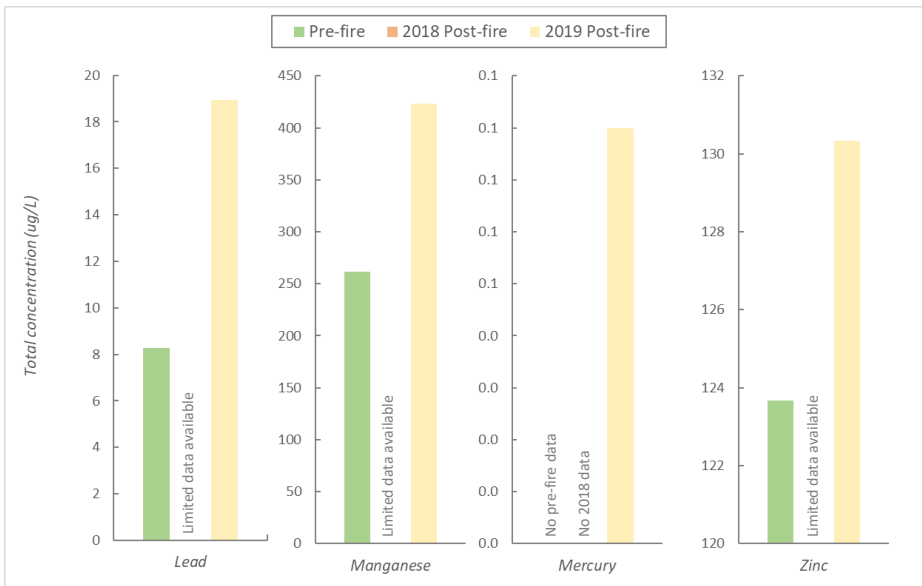

Animas River at Bakers Bridge

Hermosa Creek at CR 203

Animas River at Trimble Lane

Animas River at 32nd Street, Durango

Junction Creek at Colorado Trailhead