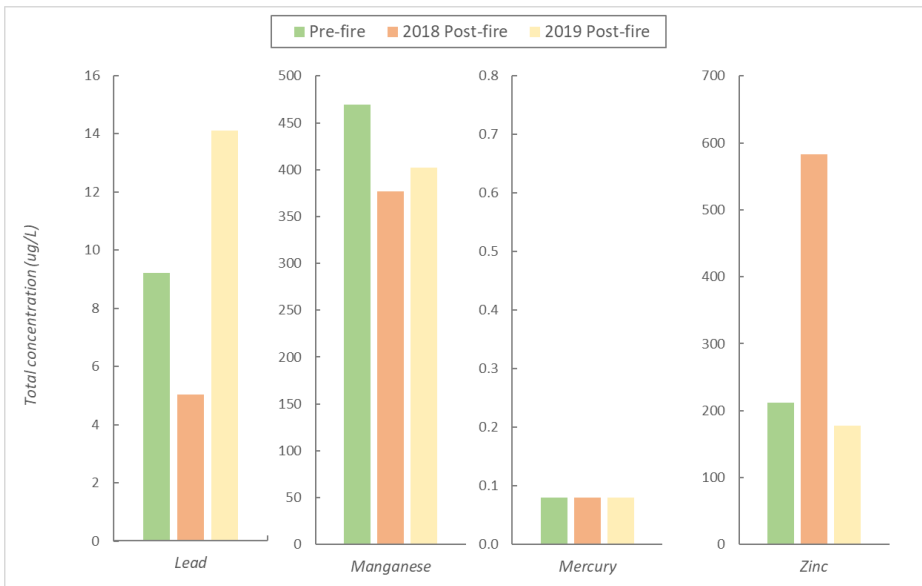

Animas River at Bakers Bridge

Hermosa Creek at CR 203

Animas River at Trimble Lane

Animas River at 32nd Street, Durango

Junction Creek at Colorado Trailhead