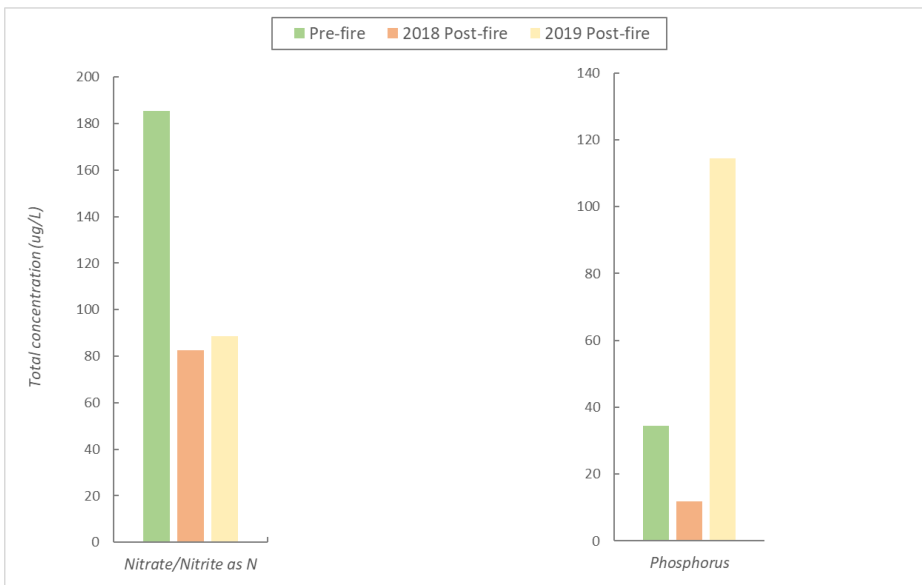

Animas River at Bakers Bridge

Hermosa Creek at CR 203

Animas River at Trimble Lane

Animas River at 32nd Street, Durango

Junction Creek at Colorado Trailhead