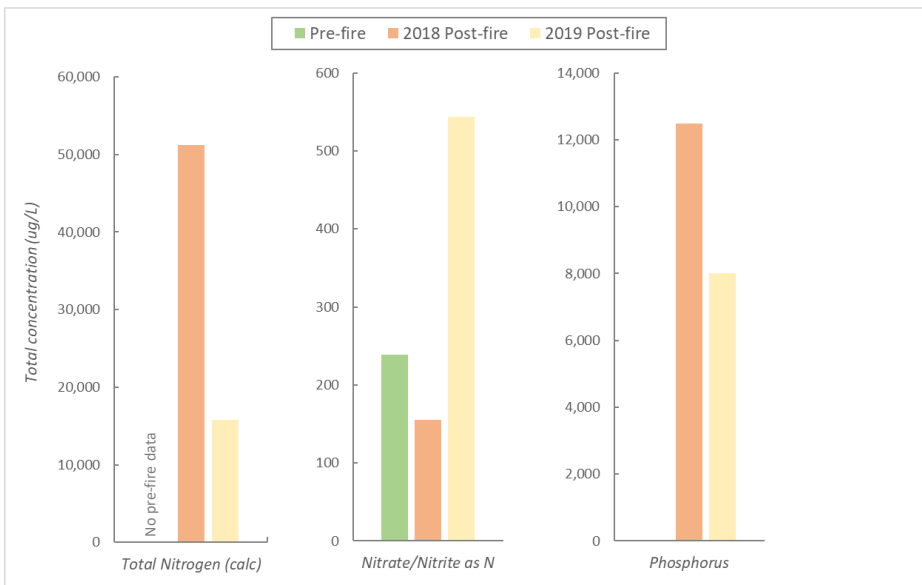

Animas River at Bakers Bridge

Hermosa Creek at CR 203

Animas River at Trimble Lane

Animas River at 32nd Street, Durango

Junction Creek at Colorado Trailhead