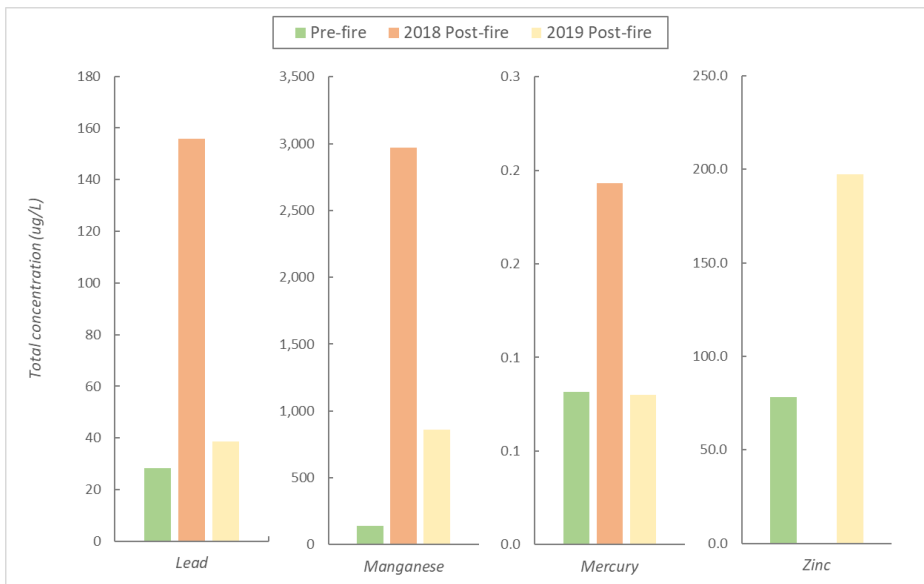

Animas River at Bakers Bridge

Hermosa Creek at CR 203

Animas River at Trimble Lane

Animas River at 32nd Street, Durango

Junction Creek at Colorado Trailhead